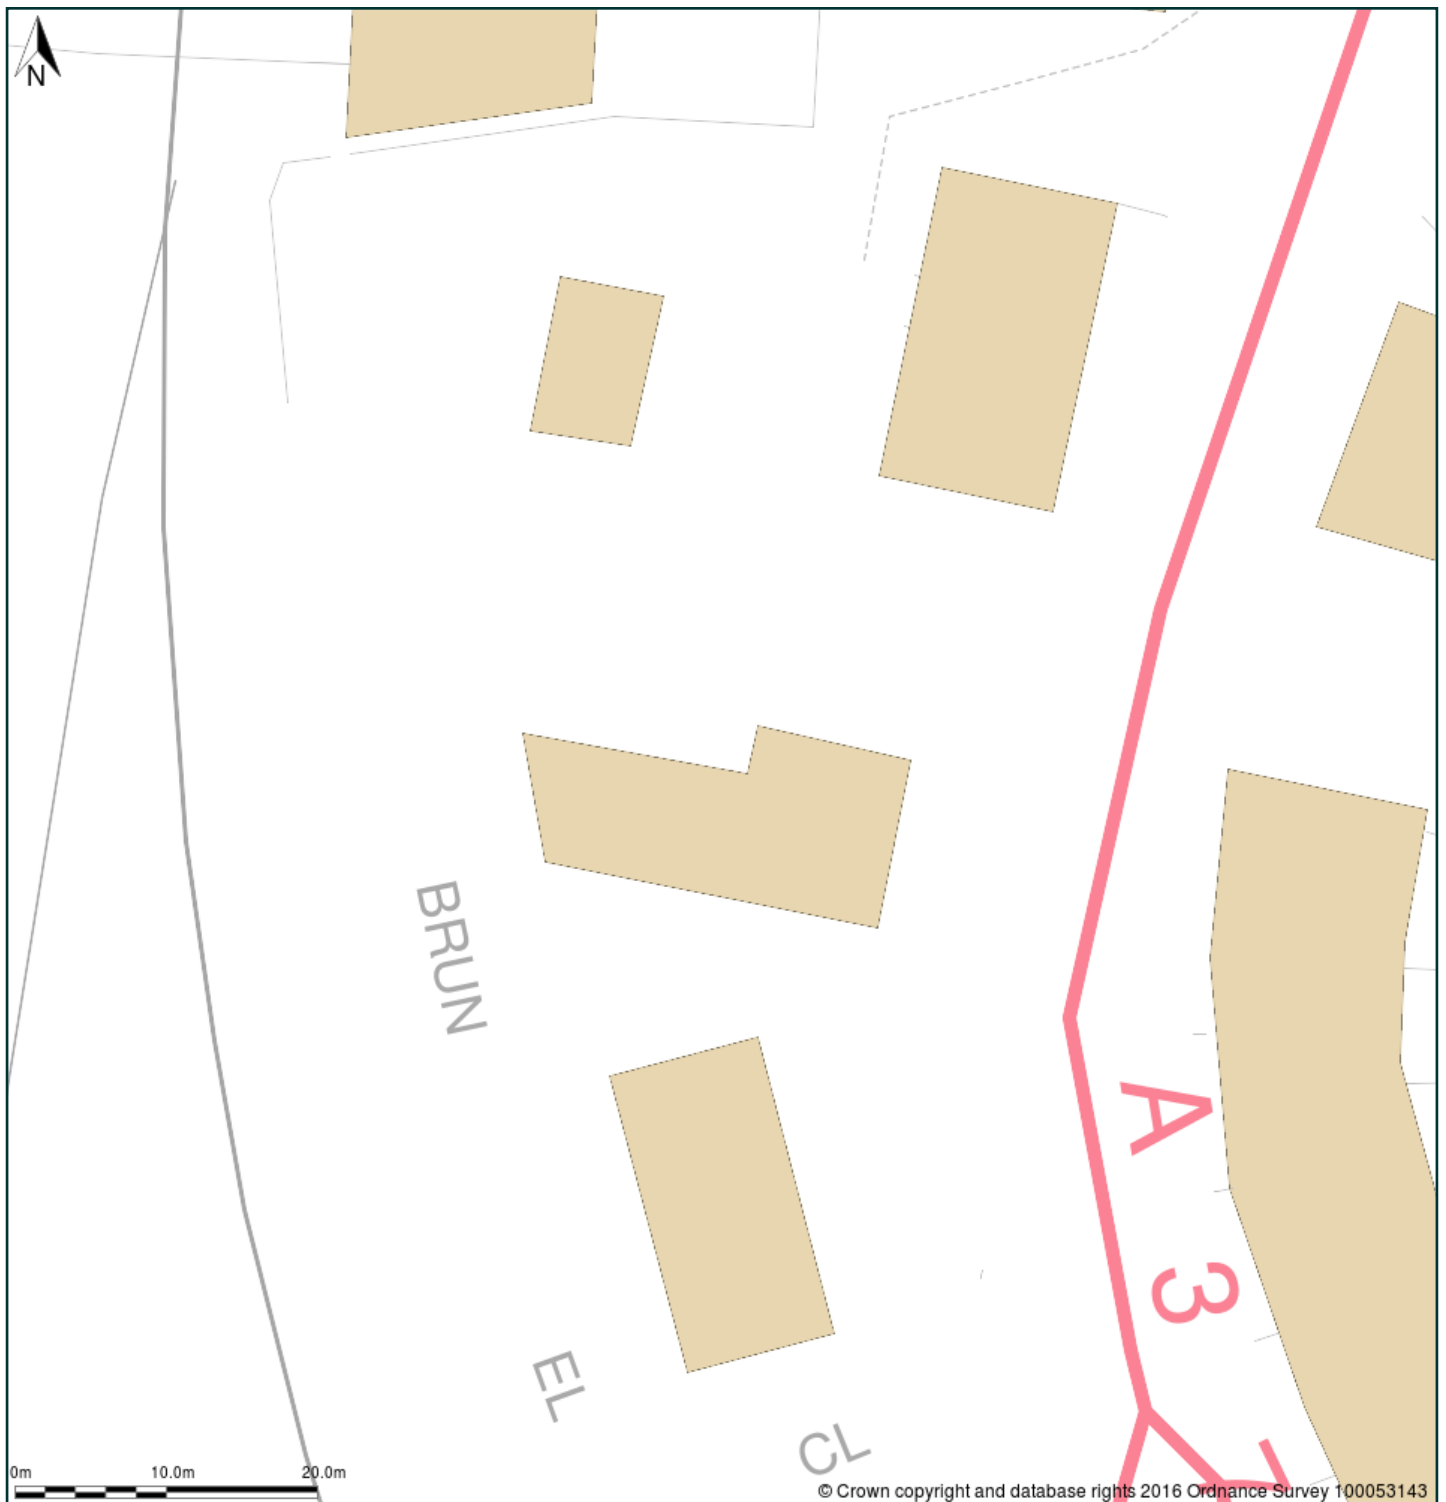

7 Brunel Close, Exeter, EX4 4BT

Plan shows area bounded by: 291140.78, 93121.73 291235.32, 93220.69 (at a scale of 1:500) The representation of a road, track or path is no evidence of a right of way. The representation of features as lines is no evidence of a property boundary.

Produced on 3rd Oct 2016 from the Ordnance Survey National Geographic Database and incorporating surveyed revision available at this date. Reproduction in whole or part is prohibited without the prior permission of Ordnance Survey. © Crown copyright 2016. Supplied by mapserve.co.uk a licensed Ordnance Survey partner (100053143). Unique plan reference: #00161420-8A4C9C