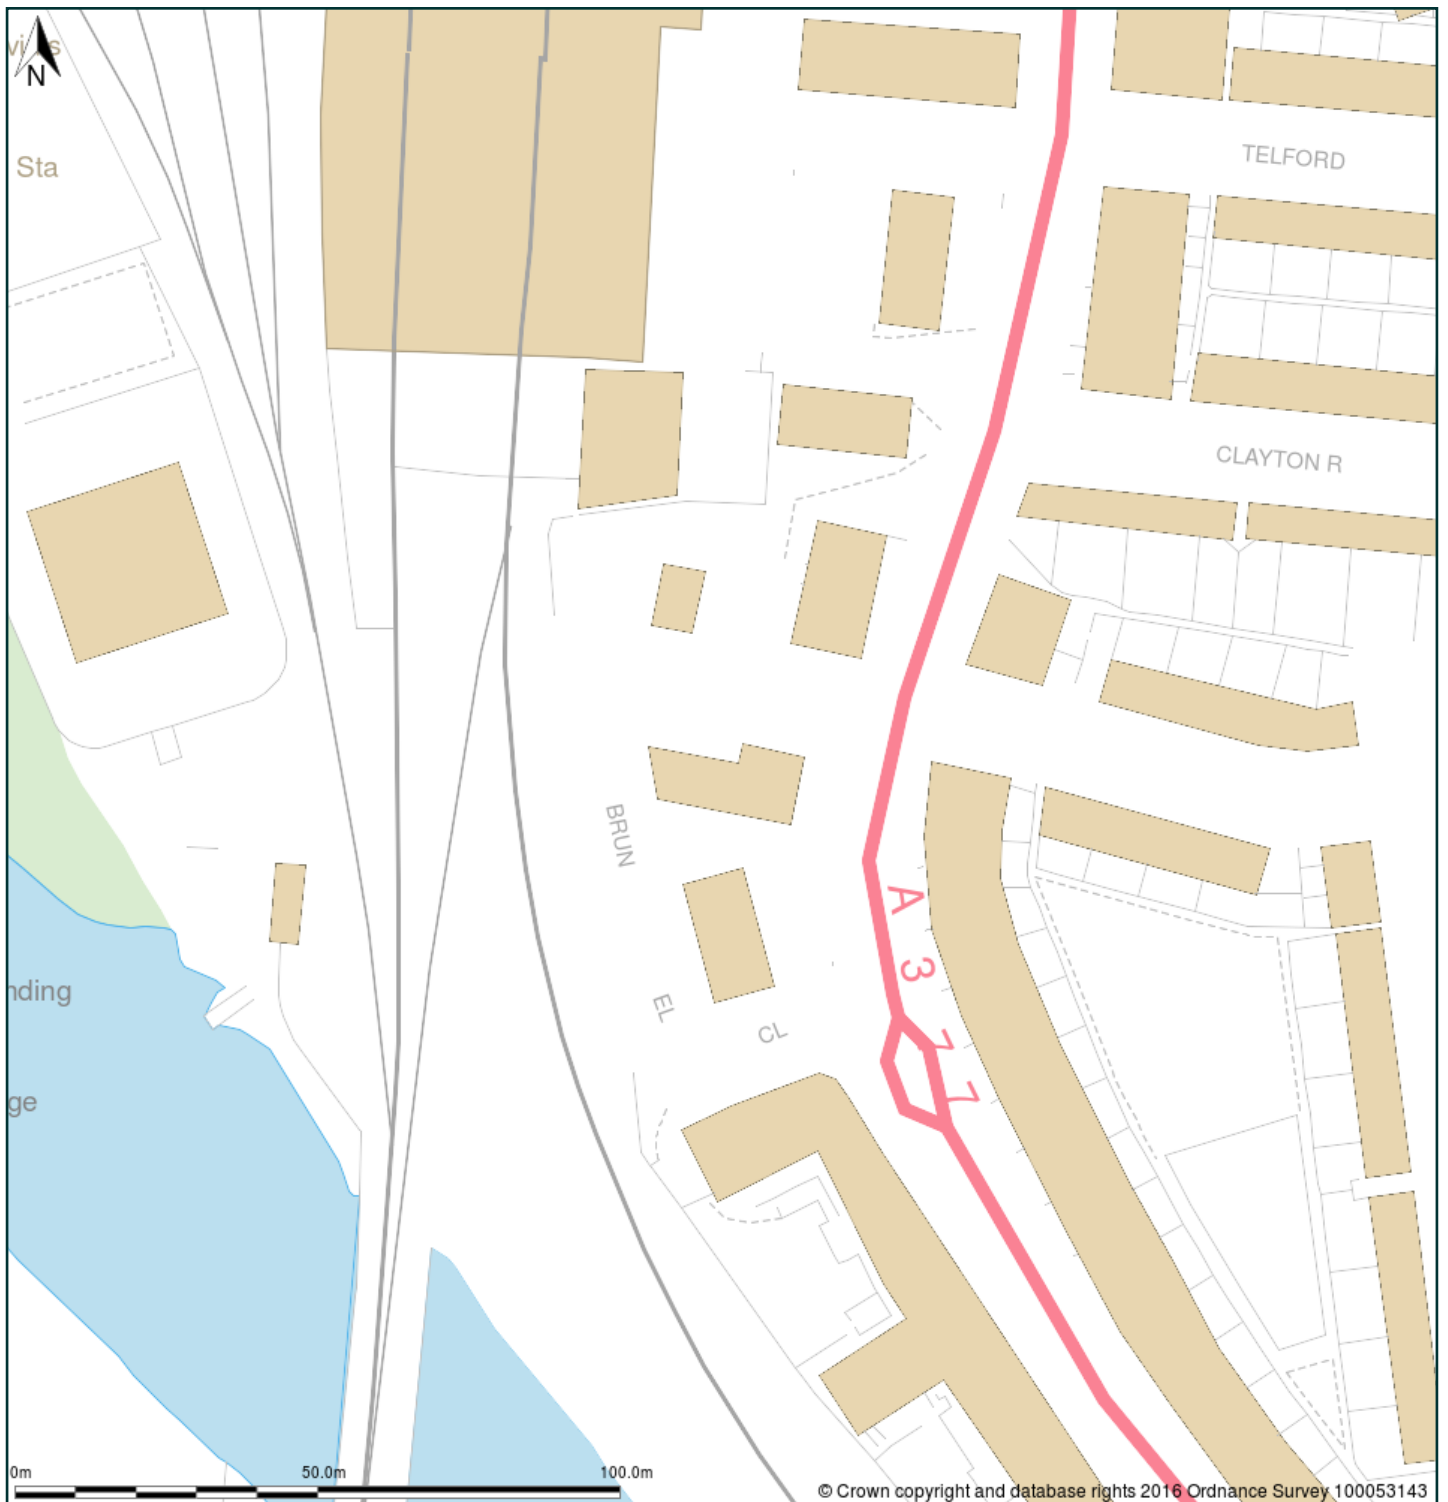

7 Brunel Close, Exeter, EX4 4BT

Plan shows area bounded by: 291068.79, 93047.41 291305.17, 93294.8 (at a scale of 1:1250) The representation of a road, track or path is no evidence of a right of way. The representation of features as lines is no evidence of a property boundary.

Produced on 3rd Oct 2016 from the Ordnance Survey National Geographic Database and incorporating surveyed revision available at this date. Reproduction in whole or part is prohibited without the prior permission of Ordnance Survey. © Crown copyright 2016. Supplied by mapserve.co.uk a licensed Ordnance Survey partner (100053143). Unique plan reference: #00161416-C8A4BD